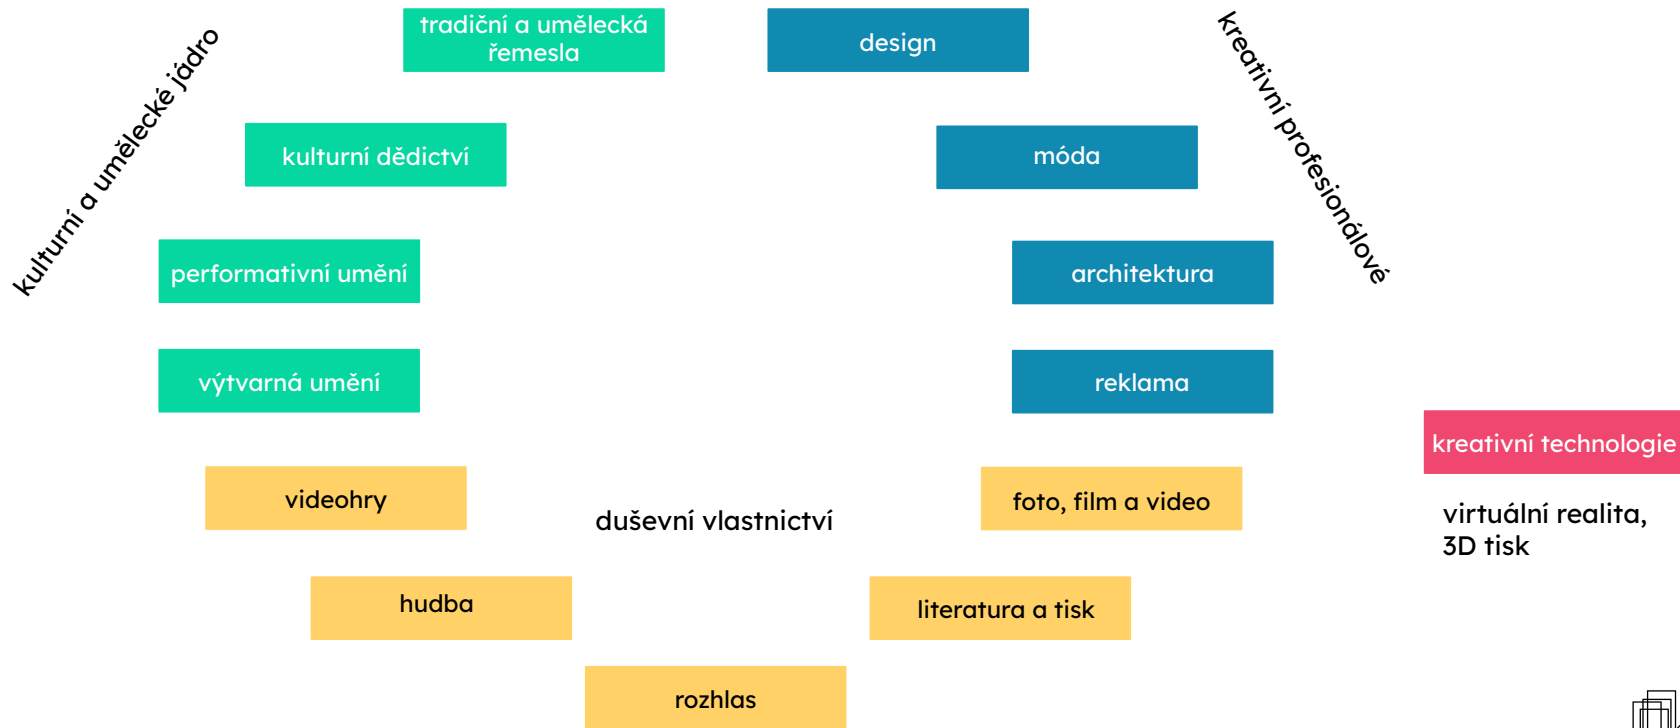

Kulturní a kreativní odvětví